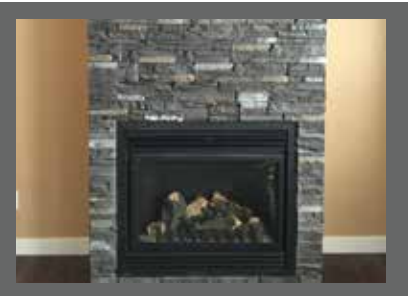

Manufactured Stone

MOUNTAIN LEDGE

(FC0603)

CERABRICK

PROVANCE STONE